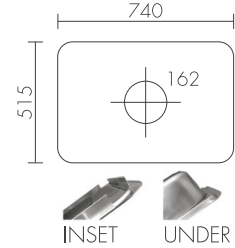

FINISH Hairline

INSTALLATION Under

UNDER

PREMIUM

KSS 950

T 1.0 ~ 1.2
 DIMENSION 950 X 450
 BOWL SIZE 900 X 400 X 230
 WASTE OUTLET 162(SJL)
 ACCESSORY KWB470, Steel waste cover(A,B),
 Steel chopping board

FINISH Hairline

JUMBO

ISS 630

T 0.5 ~ 0.6
 DIMENSION 630 X 460
 WASTE OUTLET 162(SI)
 ACCESSORY KVP120
 FINISH BA.Linen(Anti-scratch)
 INSTALLATION

BEST

JUMBO

ISS 630N

T 0.5 ~ 0.6
 DIMENSION 630 X 460
 WASTE OUTLET 162(SI)
 ACCESSORY KVP120, Steel chopping board
 FINISH BA.Linen(Anti-scratch)
 INSTALLATION

JUMBO

JUMBO
JIS 700

T 0.6 ~ 0.7
 DIMENSION 700X470
 WASTE OUTLET 162(SJL)
 ACCESSORY KWP120
 FINISH BA.Linen
 (Anti-scratch)

JUMBO
JIS 740

T 0.7 ~ 0.8
 DIMENSION 740X515
 WASTE OUTLET 162(SJL)
 ACCESSORY KWP270,
 KWB250
 FINISH BA.Linen
 (Anti-scratch)

JUMBO
JIS 750N

T 0.7 ~ 0.8
 DIMENSION 750X480
 WASTE OUTLET 162(SJL)
 ACCESSORY KWP240,
 KWB210
 FINISH BA.Linen
 (Anti-scratch)

BEST

JUMBO
JIS 750NP

T 0.7 ~ 0.8
 DIMENSION 750X480
 WASTE OUTLET 162(SJLP)
 ACCESSORY KWP240,
 KWB210
 FINISH BA.Linen
 (Anti-scratch)