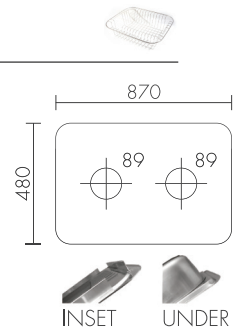

INSTALLATION

JUMBO

KES 940P

T 0.7 ~ 0.8
 DIMENSION 940 X 515
 WASTE OUTLET 162(SJLP)
 ACCESSORY KWP450,
 KWB290
 FINISH BA.Linen
 (Anti-scratch)

INSTALLATION

JUMBO

KDS 980

T 0.8 ~ 0.9
 DIMENSION 980 X 515
 WASTE OUTLET 162(SJL)
 ACCESSORY KWP470,
 KWB290
 FINISH BA.Linen
 (Anti-scratch)

INSTALLATION

INSET & UNDER SINK WELDING BOWL

SINGLE/DOUBLE

SINGLE

ISS 870

T 0.6 ~ 0.7
 DIMENSION 870 X 480
 WASTE OUTLET 89(SI)
 ACCESSORY KWB420
 FINISH BA
 INSALLATION

DOUBLE

ISD 870

T 0.6 ~ 0.7
 DIMENSION 870 X 480
 WASTE OUTLET 89, 89(SD)
 ACCESSORY KWB420
 FINISH BA
 INSALLATION

NON WELDING

DOUBLE
ISD 870B

| | |
|--------------|--------------|
| T | 0.7 |
| DIMENSION | 870 X 480 |
| WASTE OUTLET | 162, 89(LSD) |
| ACCESSORY | KVVB330 |
| FINISH | BA |