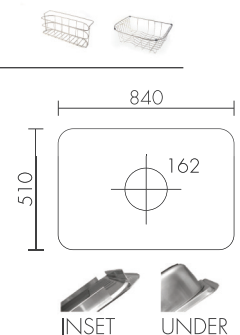

JUMBO
JIS 780

T 0.7 ~ 0.8
 DIMENSION 780 X 480
 WASTE OUTLET 162(SJL)
 ACCESSORY KWP240,
 KWB230
 FINISH BA.Linen
 (Anti-scratch)
 INSTALLATION

JUMBO
JIS 780P

T 0.7 ~ 0.8
 DIMENSION 780 X 480
 WASTE OUTLET 162(SJLP)
 ACCESSORY KWP240,
 KWB230
 FINISH BA.Linen
 (Anti-scratch)
 INSTALLATION

JUMBO
JIS 840

T 0.7 ~ 0.8
 DIMENSION 840 X 510
 WASTE OUTLET 162(SJL)
 ACCESSORY KWB290
 FINISH BA.Linen
 (Anti-scratch)
 INSTALLATION

JUMBO
JIS 840P

T 0.7 ~ 0.8
 DIMENSION 840 X 510
 WASTE OUTLET 162(SJLP)
 ACCESSORY KWB290
 FINISH BA.Linen
 (Anti-scratch)
 INSTALLATION

JUMBO
JIS 840N

T 0.7 ~ 0.8
 DIMENSION 840 X 510
 WASTE OUTLET 162(SJL)
 ACCESSORY KWP310,
 KWB290
 FINISH BA.Linen
 (Anti-scratch)
 INSTALLATION

★BEST

JUMBO
JIS 840NP

T 0.7 ~ 0.8
 DIMENSION 840 X 510
 WASTE OUTLET 162(SJLP)
 ACCESSORY KWP310,
 KWB290
 FINISH BA.Linen
 (Anti-scratch)
 INSTALLATION

JUMBO
JIS 850

| | | |
|--------------|----------------------------|--|
| T | 0.6 ~ 0.8 | |
| DIMENSION | 850 X 515 | |
| WASTE OUTLET | 162(SJL) | |
| ACCESSORY | KWP240, KWB290,KMB300 | |
| FINISH | BA.Linen (Anti-scratch) | |
| INSTALLATION | | |