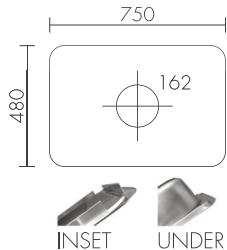

FINISH Hairline

INSTALLATION Under

UNDER

PREMIUM

KSS 950

T 1.0 ~ 1.2
 DIMENSION 950 X 450
 BOWL SIZE 900 X 400 X 230
 WASTE OUTLET 162(SJL)
 ACCESSORY KWB470, Steel waste cover(A,B),
 Steel chopping board

FINISH Hairline

JUMBO

ISS 630

T 0.5 ~ 0.6
 DIMENSION 630 X 460
 WASTE OUTLET 162(SI)
 ACCESSORY KVP120
 FINISH BA.Linen(Anti-scratch)
 INSTALLATION

BEST

JUMBO

ISS 630N

T 0.5 ~ 0.6
 DIMENSION 630 X 460
 WASTE OUTLET 162(SI)
 ACCESSORY KVP120, Steel chopping board
 FINISH BA.Linen(Anti-scratch)
 INSTALLATION

JUMBO

JUMBO
JIS 700

T 0.6 ~ 0.7
 DIMENSION 700X470
 WASTE OUTLET 162(SJL)
 ACCESSORY KWP120
 FINISH BA.Linen
 (Anti-scratch)

JUMBO
JIS 740

T 0.7 ~ 0.8
 DIMENSION 740X515
 WASTE OUTLET 162(SJL)
 ACCESSORY KWP270,
 KWB250
 FINISH BA.Linen
 (Anti-scratch)

JUMBO
JIS 750N

T 0.7 ~ 0.8
 DIMENSION 750X480
 WASTE OUTLET 162(SJL)
 ACCESSORY KWP240,
 KWB210
 FINISH BA.Linen
 (Anti-scratch)

BEST

JUMBO
JIS 750NP

T 0.7 ~ 0.8
 DIMENSION 750X480
 WASTE OUTLET 162(SJLP)
 ACCESSORY KWP240,
 KWB210
 FINISH BA.Linen
 (Anti-scratch)