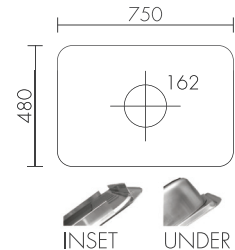

FINISH Hairline

INSTALLATION Under

UNDER

PREMIUM

KSS 950

T 1.0 ~ 1.2
 DIMENSION 950 X 450
 BOWL SIZE 900 X 400 X 230
 WASTE OUTLET 162(SJL)
 ACCESSORY KWB470, Steel waste cover(A,B),
 Steel chopping board

FINISH Hairline

JUMBO

JUMBO
JIS 700

T 0.6 ~ 0.7
 DIMENSION 700X470
 WASTE OUTLET 162(SJL)
 ACCESSORY KWP120
 FINISH BA.Linen
 (Anti-scratch)

JUMBO
JIS 740

T 0.7 ~ 0.8
 DIMENSION 740X515
 WASTE OUTLET 162(SJL)
 ACCESSORY KWP270,
 KWB250
 FINISH BA.Linen
 (Anti-scratch)

JUMBO
JIS 750N

T 0.7 ~ 0.8
 DIMENSION 750X480
 WASTE OUTLET 162(SJL)
 ACCESSORY KWP240,
 KWB210
 FINISH BA.Linen
 (Anti-scratch)

BEST

JUMBO
JIS 750NP

T 0.7 ~ 0.8
 DIMENSION 750X480
 WASTE OUTLET 162(SJLP)
 ACCESSORY KWP240,
 KWB210
 FINISH BA.Linen
 (Anti-scratch)

JUMBO
JIS 750

T 0.7 ~ 0.8
 DIMENSION 750 X 510
 WASTE OUTLET 162(SJL)
 ACCESSORY KWP310,
 KWB290
 FINISH BA.Linen
 (Anti-scratch)

JUMBO
JIS 750P

T 0.7 ~ 0.8
 DIMENSION 750 X 510
 WASTE OUTLET 162(SJLP)
 ACCESSORY KWP310,
 KWB290
 FINISH BA.Linen
 (Anti-scratch)