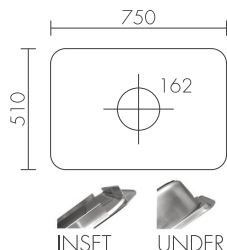

FINISH Hairline

INSTALLATION Under

UNDER

PREMIUM

KSS 950

T 1.0 ~ 1.2
 DIMENSION 950 X 450
 BOWL SIZE 900 X 400 X 230
 WASTE OUTLET 162(SJL)
 ACCESSORY KWB470, Steel waste cover(A,B),
 Steel chopping board

FINISH Hairline

JUMBO

JUMBO
JIS 700

T 0.6 ~ 0.7
 DIMENSION 700X470
 WASTE OUTLET 162(SJL)
 ACCESSORY KWP120
 FINISH BA.Linen
 (Anti-scratch)

JUMBO
JIS 740

T 0.7 ~ 0.8
 DIMENSION 740X515
 WASTE OUTLET 162(SJL)
 ACCESSORY KWP270,
 KWB250
 FINISH BA.Linen
 (Anti-scratch)

JUMBO
JIS 750N

T 0.7 ~ 0.8
 DIMENSION 750X480
 WASTE OUTLET 162(SJL)
 ACCESSORY KWP240,
 KWB210
 FINISH BA.Linen
 (Anti-scratch)

BEST

JUMBO
JIS 750NP

T 0.7 ~ 0.8
 DIMENSION 750X480
 WASTE OUTLET 162(SJLP)
 ACCESSORY KWP240,
 KWB210
 FINISH BA.Linen
 (Anti-scratch)

JUMBO
JIS 750

T 0.7 ~ 0.8
 DIMENSION 750 X 510
 WASTE OUTLET 162(SJL)
 ACCESSORY KWP310,
 KWB290
 FINISH BA.Linen
 (Anti-scratch)

JUMBO
JIS 750P

T 0.7 ~ 0.8
 DIMENSION 750 X 510
 WASTE OUTLET 162(SJLP)
 ACCESSORY KWP310,
 KWB290
 FINISH BA.Linen
 (Anti-scratch)