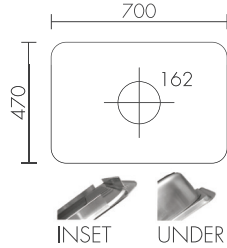

FINISH Hairline

INSTALLATION Under

UNDER

PREMIUM

KSS 950

T 1.0 ~ 1.2
 DIMENSION 950 X 450
 BOWL SIZE 900 X 400 X 230
 WASTE OUTLET 162(SJL)
 ACCESSORY KWB470, Steel waste cover(A,B),
 Steel chopping board

FINISH Hairline

T 0.5 ~ 0.6
 DIMENSION 480 X 430
 WASTE OUTLET 89(SI)
 ACCESSORY KVP120, Steel chopping board
 FINISH BA.Linen(Anti-scratch)
 INSTALLATION

JUMBO

ISS 515

T 0.6
 DIMENSION 515 X 445
 WASTE OUTLET 89(SI)
 ACCESSORY KVP120
 FINISH BA.Linen(Anti-scratch)
 INSTALLATION

JUMBO

ISS 630

T 0.5 ~ 0.6
 DIMENSION 630 X 460
 WASTE OUTLET 162(SI)
 ACCESSORY KVP120
 FINISH BA.Linen(Anti-scratch)
 INSTALLATION

BEST

JUMBO

ISS 630N

T 0.5 ~ 0.6
 DIMENSION 630 X 460
 WASTE OUTLET 162(SI)
 ACCESSORY KVP120, Steel chopping board
 FINISH BA.Linen(Anti-scratch)
 INSTALLATION

JUMBO

JUMBO
JIS 700

T 0.6 ~ 0.7
 DIMENSION 700X470
 WASTE OUTLET 162(SJL)
 ACCESSORY KWP120
 FINISH BA.Linen
 (Anti-scratch)

JUMBO
JIS 740

T 0.7 ~ 0.8
 DIMENSION 740X515
 WASTE OUTLET 162(SJL)
 ACCESSORY KWP270,
 KWB250
 FINISH BA.Linen
 (Anti-scratch)