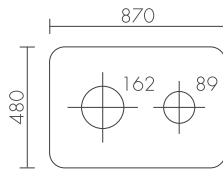

INSTALLATION

INSET & UNDER SINK WELDING BOWL

SINGLE/DOUBLE

SINGLE

ISS 870

T 0.6 ~ 0.7
 DIMENSION 870 X 480
 WASTE OUTLET 89(SI)
 ACCESSORY KWB420
 FINISH BA
 INSALLATION

DOUBLE

ISD 870

T 0.6 ~ 0.7
 DIMENSION 870 X 480
 WASTE OUTLET 89, 89(SD)
 ACCESSORY KWB420
 FINISH BA
 INSALLATION

NON WELDING

DOUBLE
ISD 870B

| | |
|--------------|--------------|
| T | 0.7 |
| DIMENSION | 870 X 480 |
| WASTE OUTLET | 162, 89(LSD) |
| ACCESSORY | KVVB330 |
| FINISH | BA |

INSALLATION

SINGLE
ISS 1000

| | |
|--------------|------------|
| T | 0.6 ~ 0.7 |
| DIMENSION | 1000 X 480 |
| WASTE OUTLET | 162(SJL) |
| ACCESSORY | KVVB420 |
| FINISH | BA |

INSALLATION

DOUBLE
ISD 1000