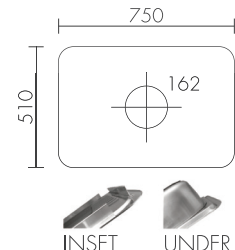

FINISH Hairline

INSTALLATION Under

UNDER

PREMIUM

KSS 950

T 1.0 ~ 1.2
 DIMENSION 950 X 450
 BOWL SIZE 900 X 400 X 230
 WASTE OUTLET 162(SJL)
 ACCESSORY KWB470, Steel waste cover(A,B),
 Steel chopping board

FINISH Hairline

JUMBO

JUMBO
JIS 700

T 0.6 ~ 0.7
 DIMENSION 700X470
 WASTE OUTLET 162(SJL)
 ACCESSORY KWP120
 FINISH BA.Linen
 (Anti-scratch)

JUMBO
JIS 740

T 0.7 ~ 0.8
 DIMENSION 740X515
 WASTE OUTLET 162(SJL)
 ACCESSORY KWP270,
 KWB250
 FINISH BA.Linen
 (Anti-scratch)

JUMBO
JIS 750N

T 0.7 ~ 0.8
 DIMENSION 750X480
 WASTE OUTLET 162(SJL)
 ACCESSORY KWP240,
 KWB210
 FINISH BA.Linen
 (Anti-scratch)

BEST

JUMBO
JIS 750NP

T 0.7 ~ 0.8
 DIMENSION 750X480
 WASTE OUTLET 162(SJLP)
 ACCESSORY KWP240,
 KWB210
 FINISH BA.Linen
 (Anti-scratch)

JUMBO
JIS 750

T 0.7 ~ 0.8
 DIMENSION 750 X 510
 WASTE OUTLET 162(SJL)
 ACCESSORY KWP310,
 KWB290
 FINISH BA.Linen
 (Anti-scratch)

JUMBO
JIS 750P

T 0.7 ~ 0.8
 DIMENSION 750 X 510
 WASTE OUTLET 162(SJLP)
 ACCESSORY KWP310,
 KWB290
 FINISH BA.Linen
 (Anti-scratch)