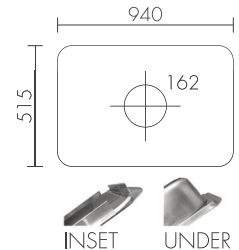

JUMBO

KDS 850

T 0.6 ~ 0.8
 DIMENSION 850 X 515
 WASTE OUTLET 162(SJL)
 ACCESSORY KWP470
 FINISH BA.Linen
 (Anti-scratch)

INSTALLATION

JUMBO

KES 880

T 0.7 ~ 0.8
 DIMENSION 880 X 525
 WASTE OUTLET 162(SJL)
 ACCESSORY KWP270,
 KWB290
 FINISH BA.Linen
 (Anti-scratch)

INSTALLATION

JUMBO

KES 880P

T 0.7 ~ 0.8
 DIMENSION 880 X 525
 WASTE OUTLET 162(SJLP)
 ACCESSORY KWP270,
 KWB290
 FINISH BA.Linen
 (Anti-scratch)

INSTALLATION

JUMBO

KES 940

T 0.7 ~ 0.8
 DIMENSION 940 X 515
 WASTE OUTLET 162(SJL)
 ACCESSORY KWP450,
 KWB290
 FINISH BA.Linen
 (Anti-scratch)

INSTALLATION

JUMBO

KES 940P

T 0.7 ~ 0.8
 DIMENSION 940 X 515
 WASTE OUTLET 162(SJLP)
 ACCESSORY KWP450,
 KWB290
 FINISH BA.Linen
 (Anti-scratch)

INSTALLATION

JUMBO

KDS 980

T 0.8 ~ 0.9
 DIMENSION 980 X 515
 WASTE OUTLET 162(SJL)
 ACCESSORY KWP470,
 KWB290
 FINISH BA.Linen
 (Anti-scratch)

INSTALLATION

INSET & UNDER SINK WELDING BOWL

SINGLE/DOUBLE

SINGLE

ISS 870

T 0.6 ~ 0.7
 DIMENSION 870 X 480
 WASTE OUTLET 89(SI)
 ACCESSORY KWB420
 FINISH BA
 INSALLATION

DOUBLE

ISD 870