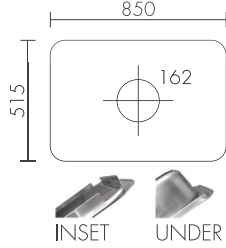

KDS 850

T 0.6 ~ 0.8
DIMENSION 850 X 515
WASTE OUTLET 162(SJL)
ACCESSORY KWP470
FINISH BA.Linen
(Anti-scratch)

INSTALLATION