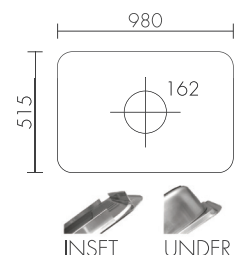

INSTALLATION

JUMBO

KES 940P

T 0.7 ~ 0.8
 DIMENSION 940 X 515
 WASTE OUTLET 162(SJLP)
 ACCESSORY KWP450,
 KWB290
 FINISH BA.Linen
 (Anti-scratch)

INSTALLATION

JUMBO

KDS 980

T 0.8 ~ 0.9
 DIMENSION 980 X 515
 WASTE OUTLET 162(SJL)
 ACCESSORY KWP470,
 KWB290
 FINISH BA.Linen
 (Anti-scratch)

INSTALLATION

INSET & UNDER SINK WELDING BOWL

SINGLE/DOUBLE

SINGLE

ISS 870

T 0.6 ~ 0.7
 DIMENSION 870 X 480
 WASTE OUTLET 89(SI)
 ACCESSORY KWB420
 FINISH BA
 INSALLATION

DOUBLE

ISD 870