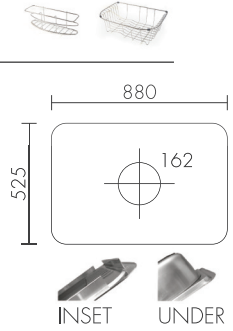

JUMBO
JS 870

| | | |
|--------------|----------------------------|--|
| T | 0.6 ~ 0.7 | |
| DIMENSION | 870 X 480 | |
| WASTE OUTLET | 162(SJL) | |
| ACCESSORY | KWB420, KDD430 | |
| FINISH | BA.Linen (Anti-scratch) | |
| INSTALLATION | | |

JUMBO

KDS 850

T 0.6 ~ 0.8
 DIMENSION 850 X 515
 WASTE OUTLET 162(SJL)
 ACCESSORY KWP470
 FINISH BA.Linen
 (Anti-scratch)

INSTALLATION

JUMBO

KES 880

T 0.7 ~ 0.8
 DIMENSION 880 X 525
 WASTE OUTLET 162(SJL)
 ACCESSORY KWP270,
 KWB290
 FINISH BA.Linen
 (Anti-scratch)

INSTALLATION

JUMBO

KES 880P

T 0.7 ~ 0.8
 DIMENSION 880 X 525
 WASTE OUTLET 162(SJLP)
 ACCESSORY KWP270,
 KWB290
 FINISH BA.Linen
 (Anti-scratch)

INSTALLATION

JUMBO

KES 940

T 0.7 ~ 0.8
 DIMENSION 940 X 515
 WASTE OUTLET 162(SJL)
 ACCESSORY KWP450,
 KWB290
 FINISH BA.Linen
 (Anti-scratch)